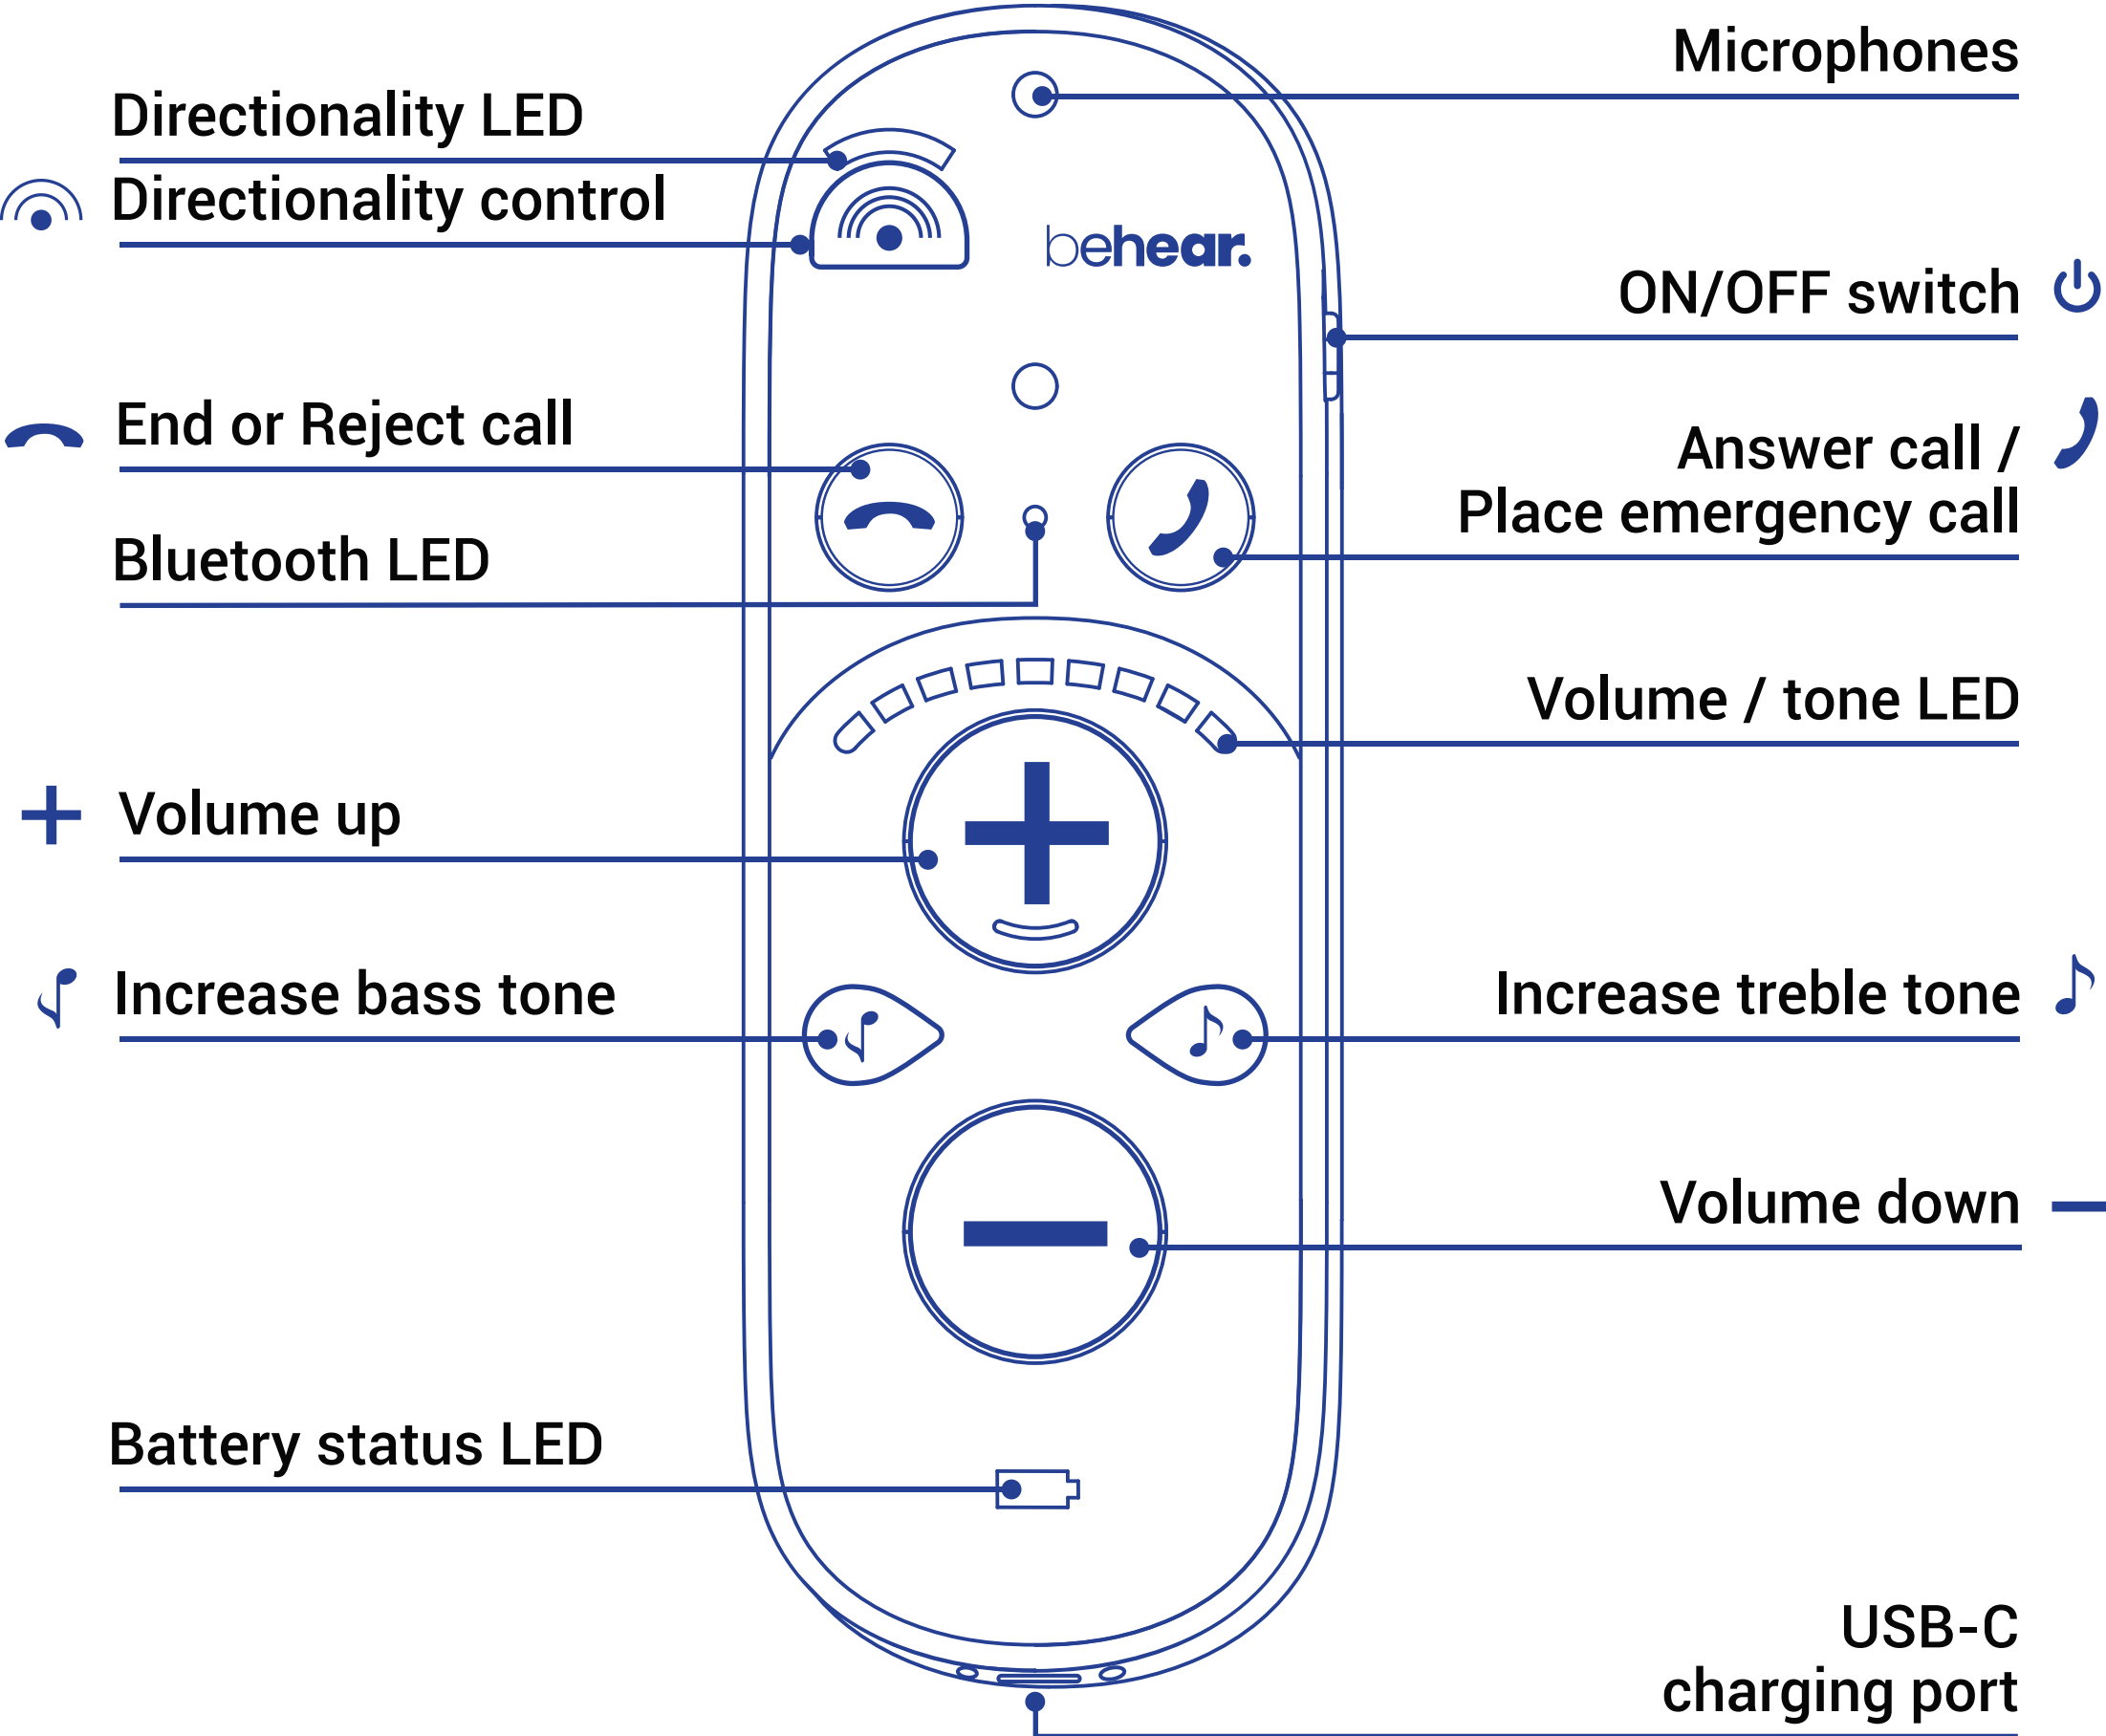

Superior Audio Quality

Stream TV, music, and audio to enjoy all sounds

Peace of Mind

A single-press emergency call option to stay connected and safe

Simple Operation

- ▶ Body-worn with lanyard or clip, or hand-held
- ▶ Large, colorful buttons for easy tuning and call handling
- ▶ Rechargeable battery with charging cradle
- ▶ Two headset options: over-the-ear or in-ear
- ▶ Advanced functions are locked by default to simplify use
- ▶ Easily cleaned: water and dust protection (IP67)

What's in the Box?

SMARTO
device

Headset
(over-ear)

Headset
(in-ear)

Earbuds
in varying sizes

Charging
cradle

USB-C
charging cable

Lanyard
(neck strap)

Mechanical Layout

3.5 mm, 4-pin headphone jack

ON/OFF switch

Charging cradle

USB-C charging port

Battery status indicator

Product Specifications

Bluetooth