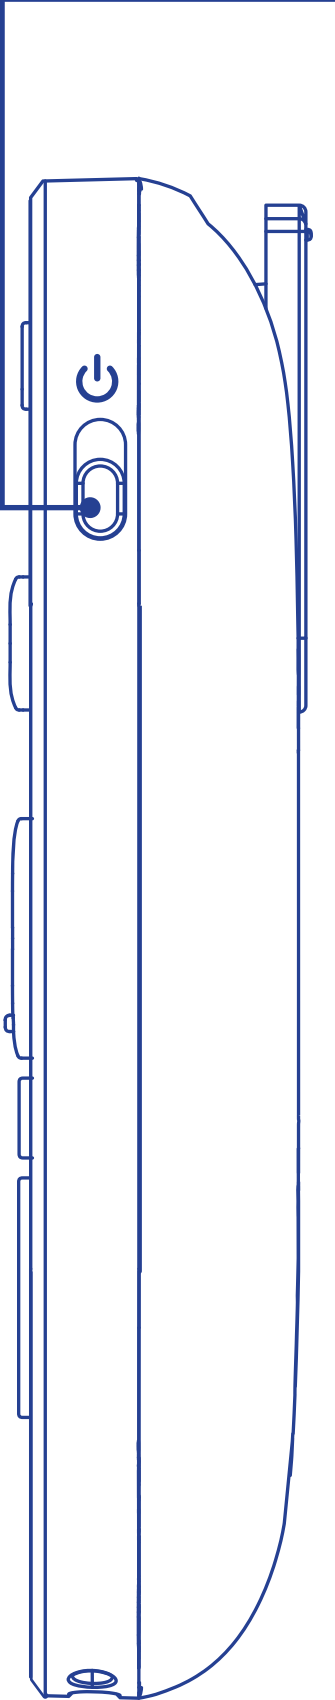

What's in the Box?

SMARTO
device

Headset
(over-ear)

Headset
(in-ear)

Earbuds
in varying sizes

Charging
cradle

USB-C
charging cable

Lanyard
(neck strap)

Mechanical Layout

3.5 mm, 4-pin headphone jack

ON/OFF switch

Charging cradle

USB-C charging port

Battery status indicator

Product Specifications

Bluetooth