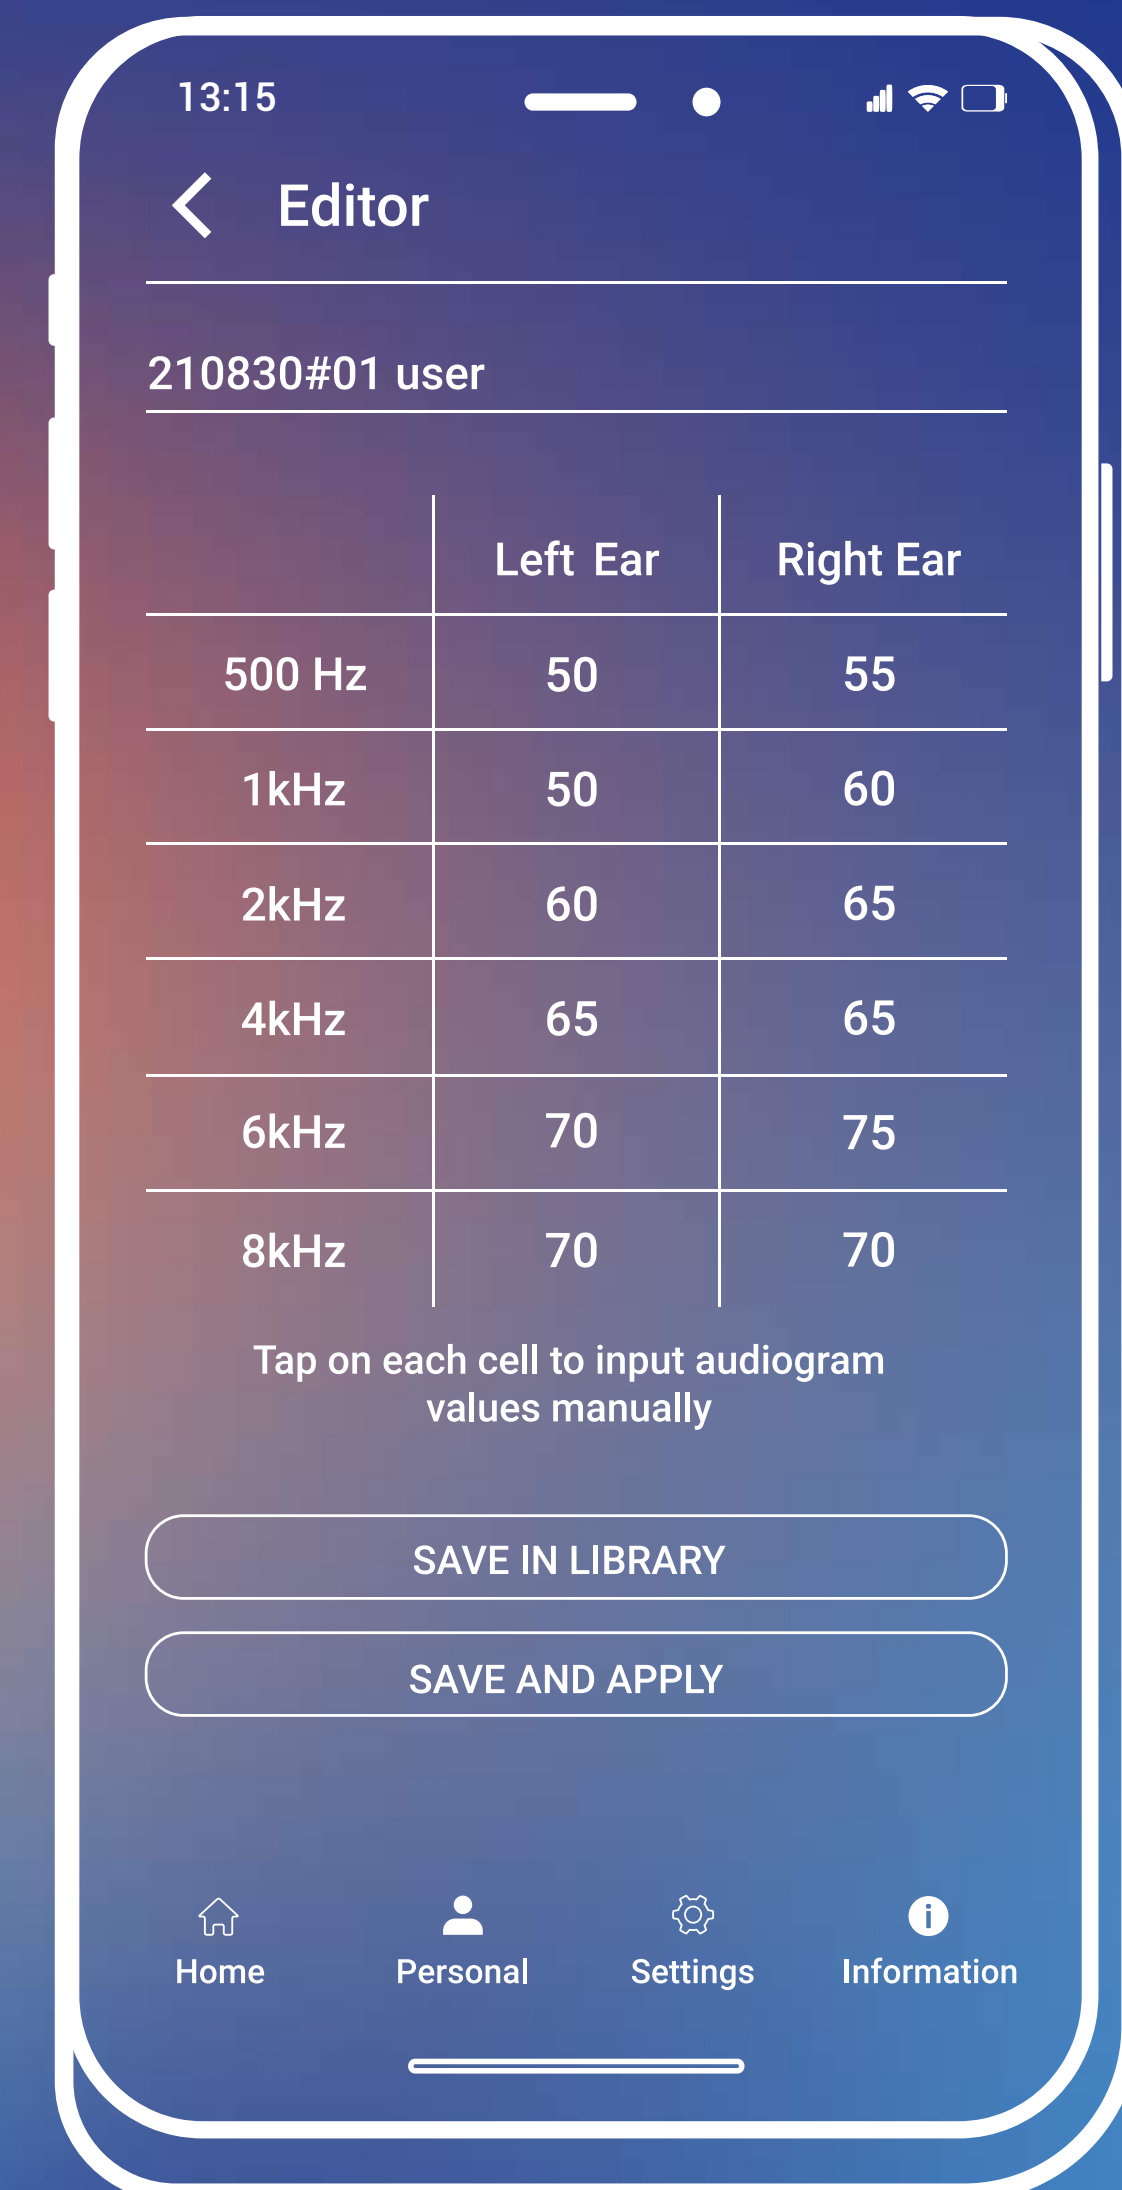

Full Customization Option

In the clinic or at home

- Download the BeHear app to a smartphone
- Pair it with SMARTO

Personalize SMARTO

- Input user's latest hearing test results, or
- Perform the built-in Hearing Assessment