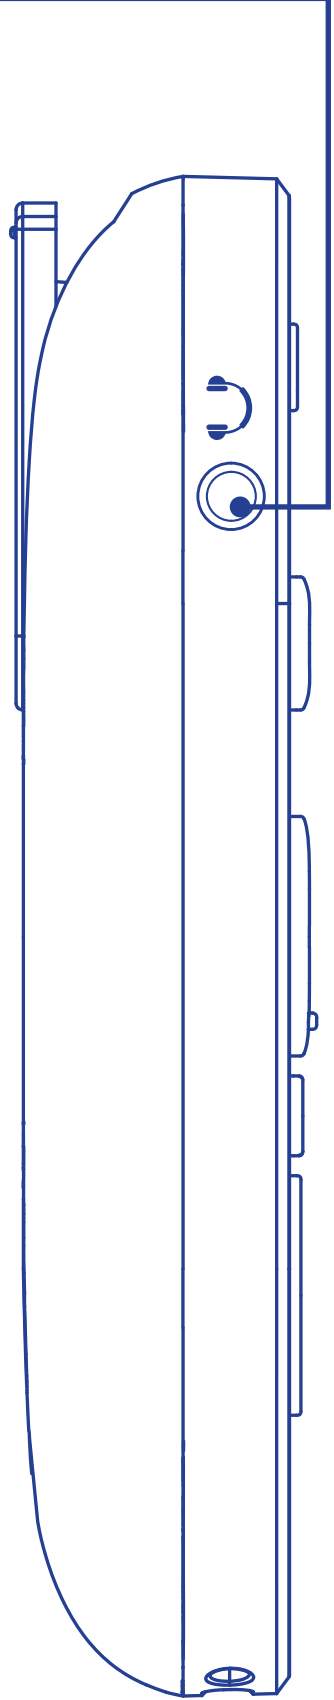

What's in the Box?

SMARTO
device

Headset
(over-ear)

Headset
(in-ear)

Earbuds
in varying sizes

Charging
cradle

USB-C
charging cable

Lanyard
(neck strap)

Mechanical Layout

3.5 mm, 4-pin headphone jack

ON/OFF switch

Charging cradle

USB-C charging port

Battery status indicator

Product Specifications

Bluetooth